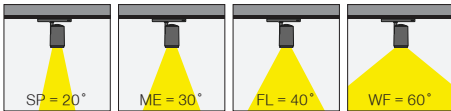

4 / Reflector Angle / Reflektör Açısı

* See page 315 for ldt files. / Işık eğrileri için sayfa 315 bakınız.

EN

- Die-cast aluminium body.
- Mains voltage: 220-240V / 50-60Hz.
- Clever thermal design with passive heat dissipation.
- With 3-phase universal track adaptor.
- 90° rotation on vertical and 350° angle on horizontal axis with mechanical aiming lock.
- Clear safety glass.
- Classic dimming systems of DALI, 1-10V and Phase-Cut Dim options.
- High tech control systems of Warm Dim and Wireless Dim options.
- Basic colours: White, Black, Gray, Dark Gray, RAL9010 and special color options.
- Available accessories are Honeycomb Filter, Colour Filter, Antiglare Screen and Visor.
- Spot, Medium, Flood and Wide Flood beam angle options available with rotationally symmetric light distribution.
- Standart CRI>80, high CRI>90 and super high CRI>98 LED options available.
- Up to 131lm/W efficiency.
- High colour consistency: <3 SDCM

TR

- Alüminyum enjeksiyon gövde.
- 220-240V / 50-60Hz enerji girişli.
- Pasif soğutma teknolojisine sahip akıllı soğutma tasarımı.
- 3-Fazlı üniversal ray adaptörlü.
- Dikeyde 90°, yatayda 350° hareket kabiliyetine sahip mekanik kilitlemeli mafsals sistemi.
- Tamperli cam.
- Klasik DALI, 1-10V ve Faz DIM seçenekleri uygulanabilir.
- Yüksek teknoloji kontrol sistemleri olan Kablosuz DIM ve Sıcak DIM uygulamaları yapılabilir.
- Standart renk seçenekleri: Beyaz, Siyah, Gri, Koyu Gri, RAL9010 yanında isteğe bağlı özel renk seçenekleri uygulanabilir.
- Balpeteği Filtresi, Renk Filtresi, Kamaşma Önleyici ve Vizör aksesuar seçenekleri uygulanabilir.
- Dar, Orta, Geniş ve Çok Geniş reflektör açısı seçenekleri mevcuttur.
- Standart CRI>80, yüksek CRI>90 ve ekstra yüksek CRI>98 LED seçenekleri mevcuttur.
- 131lm/W'a varan verim.
- Yüksek renk uyumu: <3 SDCM